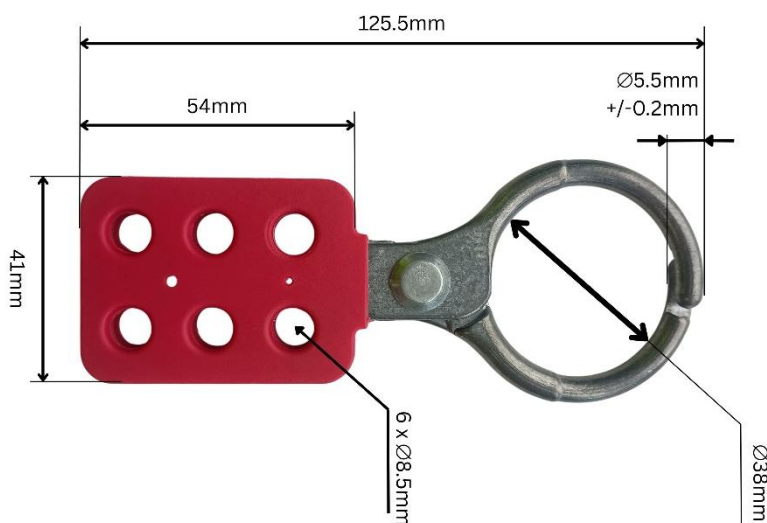

Aluminium Lockout Hasp

38mm Jaws

SKU: 2050-007

- Aluminium with vinyl coated body.
- Apply up to 6 padlocks with a shackle diameter up to 8mm.

Dimensions

**NEXT DAY
SAFETY**
AUSTRALIA

2 & 5 Pty Ltd Trading As Next Day Safety
ABN: 87638568608
Phone: 1300 309 118
Email: info@nextdaysafety.com.au
Address: 7 Complex Close Pakenham VIC 3810