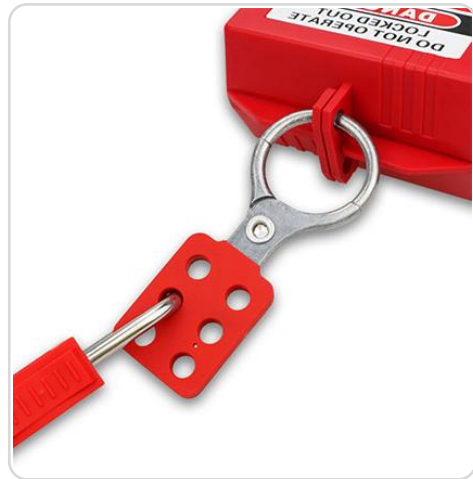

Aluminium Lockout Hasp

38mm Jaws

SKU: 2050-007

- Aluminium with vinyl coated body.
- Apply up to 6 padlocks with a shackle diameter up to 8mm.

Dimensions

**NEXT DAY
SAFETY**
AUSTRALIA

2 & 5 Pty Ltd Trading As Next Day Safety
ABN: 87638568608
Phone: 1300 309 118
Email: info@nextdaysafety.com.au
Address: 7 Complex Close Pakenham VIC 3810